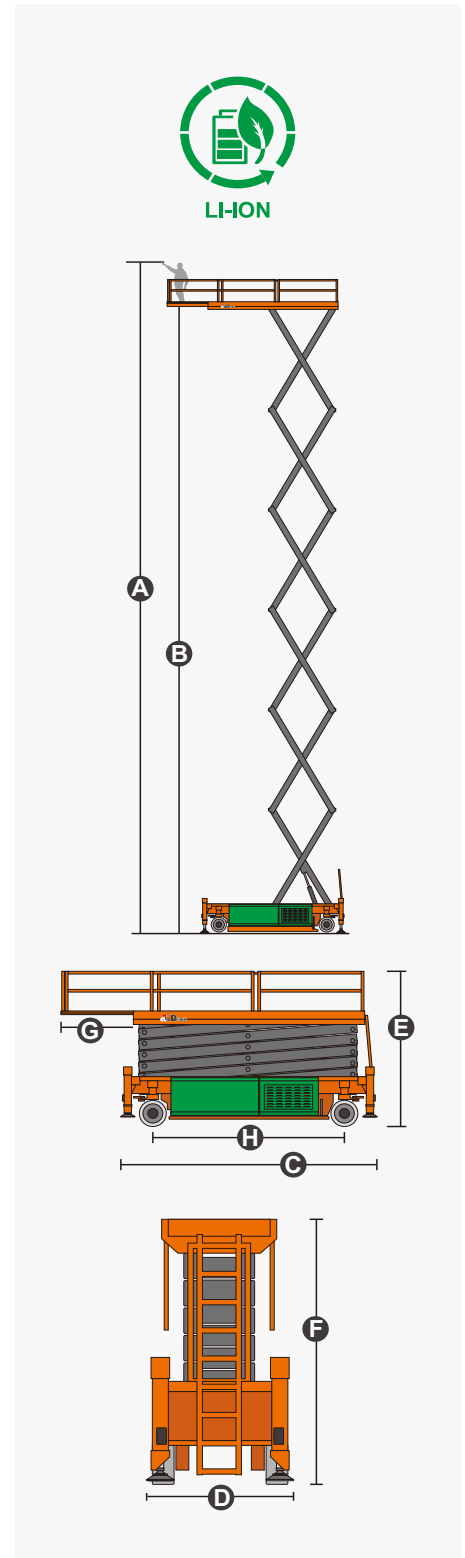

DINGLI

Exceed · New Height

JCPT3214DC

Self-propelled Scissor Lifts

SPECIFICATIONS

Size	Metric	British
Max. Working Height A	32.00m	105ft
Max. Platform Height B	30.00m	98ft 5in
Overall Length C	6.41m	21ft
Overall Width D	1.40m	4ft 7in
Overall Height(Rails Up) E	4.16m	
Overall Height(Rails Down) F	3.17m	10ft 5in
Platform Size(Length×Width)	5.85m×1.20m	19ft 2in×3ft 11in
Platform Extension Size G	1.90m	6ft 3in
Ground Clearance(Stowed/Raised)	0.19m/0.02m	8in/1in
Wheelbase H	4.87m	16ft
Turning Radius(Inside/Outside)	2.60m/3.50m	8ft 6in/11ft 6in
Tyres	28×12-22	28×12-22

Performance		
S.W.L	750kg	1653lb
S.W.L On Extension	750kg	1653lb
Max. Occupants	2	2
Gradeability	30%	30%
Travel Speed(Stowed)	1.5km/h	0.93mph
Travel Speed(Raised)	0.1km/h	0.06mph
Max. Working Slope	1°(0°)	1°(0°)
Up/Down Speed	160/105sec	160/105sec

DINGLI

Exceed · New Height

JCPT3214DC

Self-propelled Scissor Lifts

FEATURES

Standard Items

- Proportional Joystick Controls
- Self-Locking Gates
- One-Way Platform Extension Deck
- Four-Wheel Drive
- Four-Wheel Steering
- Automatic Braking System
- Self-Weight Lowering System
- Tubing Explosion-Proof System
- Onboard Fault Diagnostic System
- Tilt Alarm
- Motion Alarm
- Horn
- Hour Meter
- Charging Protection System
- Flashing LED Beacon
- Foldable Guard Rails
- Drive Enable
- Charging Indicator
- Manual Brake Release
- Lanyard Attachment Point
- Tie-Down And Lifting Points
- Automatic Leveling Hydraulic Outriggers
- Emergency Pump
- Emergency Stop Button
- Platform Load Sense System
- Drivable At Full Height